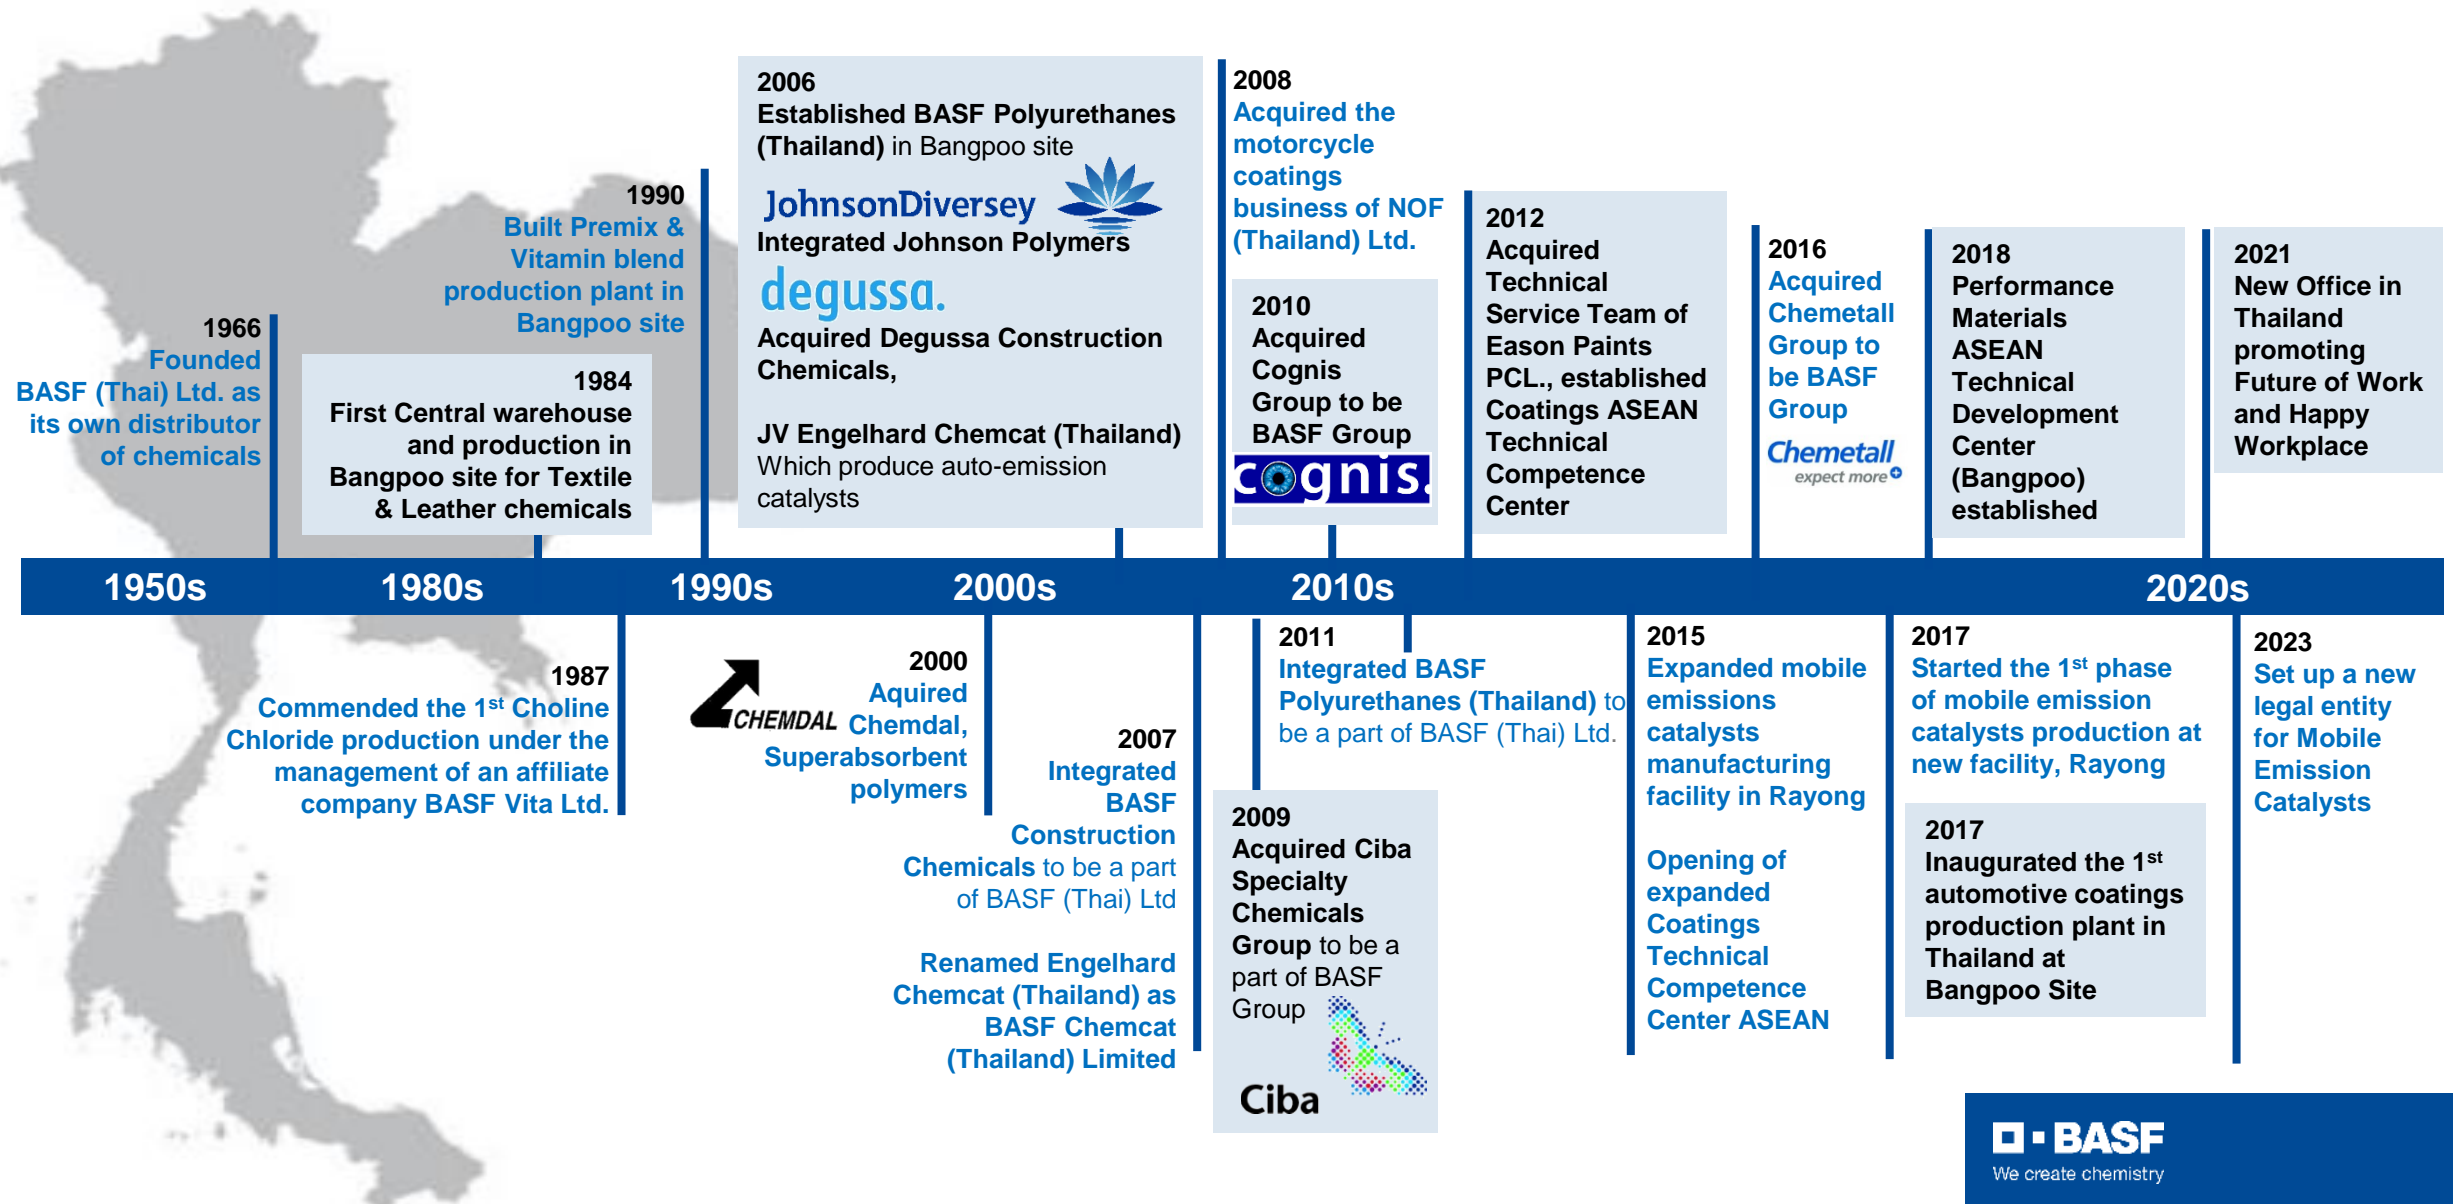

# BASF Sites in Thailand

Emporium, Bangkok

Bangpakong, Chonburi

SAP Rayong

Bangpoo, Samutprakarn

BCTL, Rayong

# BASF offers innovative solutions in Thailand for nearly 60 years

**Established:** 1966

**Employees:** 625

**Sales:** €570 million

As of December 2023